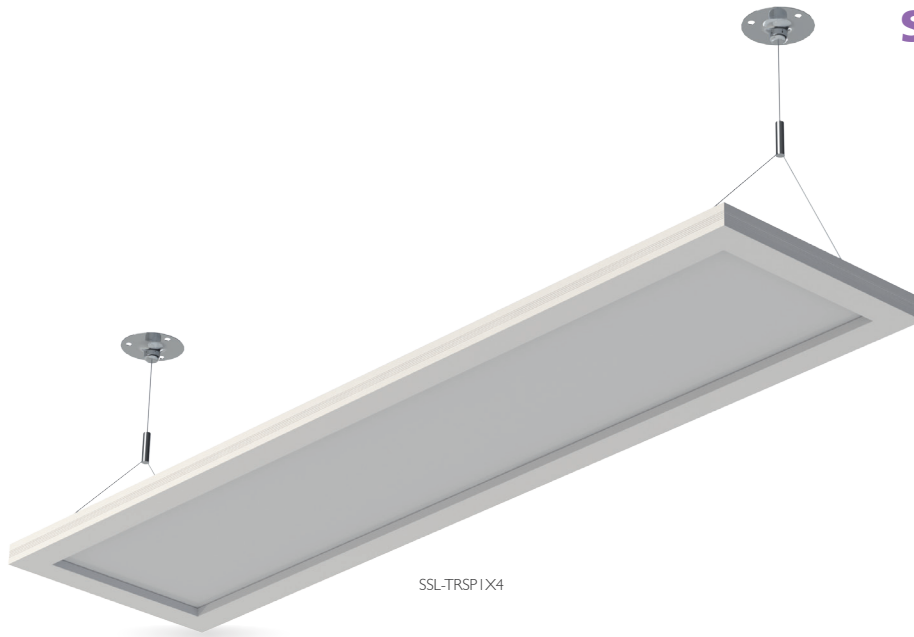

SSL-TRSP SERIES

SSL-TRSP1X4

Product Description

The SSL-TRSP Series is our 1' x 4' suspended up/downlight LED luminaire. This commercial pendant light fixture utilizes an advanced LED optical system to achieve superior performance. With its unique design, the SSL-TRSP is nearly transparent when off and when on, provides excellent uniformity with 65% downlight and 35% uplight distribution, making the illusion of the light floating in mid-air. It is included with UL Recognized constant current driver which support 0-10V dimming or step dimming, suitable for indoor lighting.

Recommendation

- SSL-FPLED
- SSL-FCLED
- SSL-TRLED

Performance Summary

SSL-TRSP1X4	4000K	5000K
Efficacy	93.13LPW	
Delivered Light Output	4929lm	4949lm
Input Power	54W	
CRI	Ra>80	
CCT Options	4000K or 5000K	
Input Voltage	100 - 277V	
Input Current	0.46 - 0.19A	
THD	<20%	
Standard Warranty	7 years	
Standard Lifetime	Designed to L70 minimum 50,000 hours	
Mounting	Suspended	
Dimming	0 - 10V	
Power Factor	>0.9	
Driver Output	DC36 - 42V 580mA	

Model Number	Input Power	Lumens	CCT	Dimension (W x L x H)	Volt
SSL-TRSP1X4/40K	54W	4929lm	4000k	11.81" x 47.24" x 1.06"	120 -277V
SSL-TRSP1X4/50K	54W	4949lm	5000K	11.81" x 47.24" x 1.06"	120 -277V

517 Monterey Pass Road • Monterey Park, CA 91754
 P: +1.626.401.1228 • F: +1.626.401.1220
 sales@sunstarslighting.com • www.sunstarslighting.com