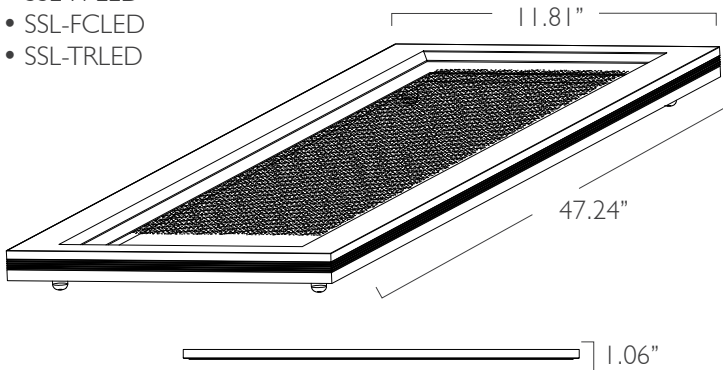

SSL-TRSP SERIES

SSL-TRSP1X4

Product Description

The SSL-TRSP Series is our 1' x 4' suspended up/downlight LED luminaire. This commercial pendant light fixture utilizes an advanced LED optical system to achieve superior performance. With its unique design, the SSL-TRSP is nearly transparent when off and when on, provides excellent uniformity with 65% downlight and 35% uplight distribution, making the illusion of the light floating in mid-air. It is included with UL Recognized constant current driver which support 0-10V dimming or step dimming, suitable for indoor lighting.

Recommendation

- SSL-FPLED
- SSL-FCLED
- SSL-TRLED

Performance Summary

SSL-TRSP1X4	4000K	5000K
Efficacy	93.13LPW	
Delivered Light Output	4929lm	4949lm
Input Power	54W	
CRI	Ra>80	
CCT Options	4000K or 5000K	
Input Voltage	100 - 277V	
Input Current	0.46 - 0.19A	
THD	<20%	
Standard Warranty	7 years	
Standard Lifetime	Designed to L70 minimum 50,000 hours	
Mounting	Suspended	
Dimming	0 - 10V	
Power Factor	>0.9	
Driver Output	DC36 - 42V 580mA	

Model Number	Input Power	Lumens	CCT	Dimension (W x L x H)	Volt
SSL-TRSP1X4/40K	54W	4929lm	4000k	11.81" x 47.24" x 1.06"	120 -277V
SSL-TRSP1X4/50K	54W	4949lm	5000K	11.81" x 47.24" x 1.06"	120 -277V

517 Monterey Pass Road • Monterey Park, CA 91754
 P: +1.626.401.1228 • F: +1.626.401.1220
 sales@sunstarslighting.com • www.sunstarslighting.com