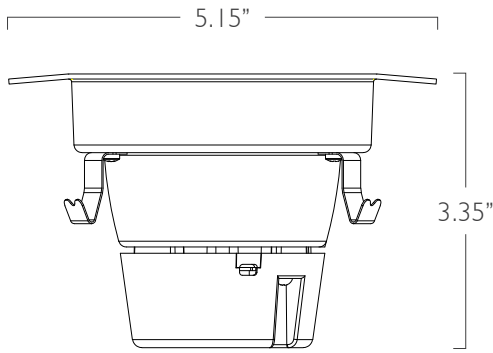

- Offices
- Retail Stores
- Schools
- Residential

Recommendation

- SSL-RLED
- SSL-RLED/AD
- SSL-ADRLED

SSL-WRLED-12

SSL-WRLED-19

Model Number	Dimensions	Lumens	Watts	CCT	Volt
SSL-WRLED-12/30	5.15" x 3.35"	900lm	12W	3000K	120V
SSL-WRLED-12/40	5.15" x 3.35"	900lm	12W	4000K	120V
SSL-WRLED-12/50	5.15" x 3.35"	900lm	12W	5000K	120V
SSL-WRLED-19/30	7.28" x 3.50"	1300lm	19W	3000K	120V
SSL-WRLED-19/40	7.28" x 3.50"	1300lm	19W	4000K	120V
SSL-WRLED-19/50	7.28" x 3.50"	1300lm	19W	5000K	120V