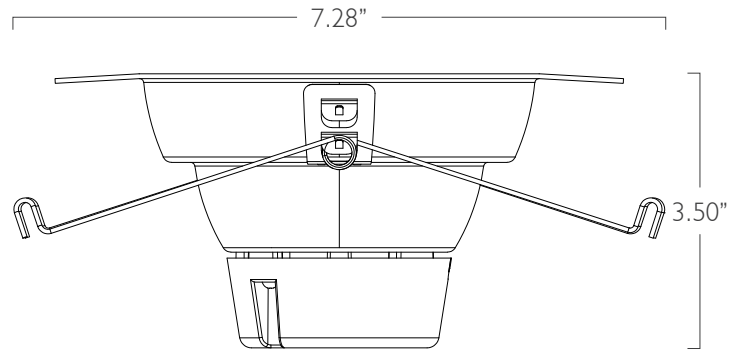

SSL-WRLED-19

Model Number	Dimensions	Lumens	Watts	CCT	Volt
SSL-WRLED-12/30	5.15" x 3.35"	900lm	12W	3000K	120V
SSL-WRLED-12/40	5.15" x 3.35"	900lm	12W	4000K	120V
SSL-WRLED-12/50	5.15" x 3.35"	900lm	12W	5000K	120V
SSL-WRLED-19/30	7.28" x 3.50"	1300lm	19W	3000K	120V
SSL-WRLED-19/40	7.28" x 3.50"	1300lm	19W	4000K	120V
SSL-WRLED-19/50	7.28" x 3.50"	1300lm	19W	5000K	120V