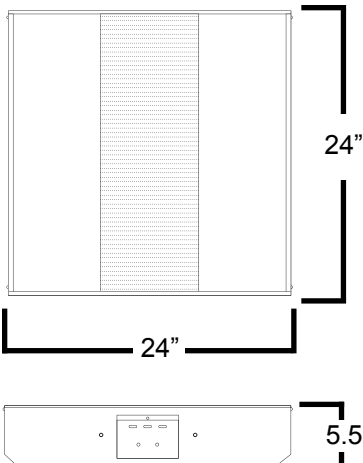

Structure

- 22-Gauge Steel Throughout The Whole Body
- Diffuser Is Made With Matte White Mesh And Opal White Acrylic
- One Piece Unitized Body Including End Plates For Added Rigidity
- High Reflective Matte White Powder Coating

Warranty

2 Years Fixture
5 Years Ballast

■ Dimensions

TROT8/2x17-BASKET
TROT8/3x17-BASKET

TROT8/2x32-BASKET
TROT8/3x32-BASKET

Model	Dimensions	Lamp QTY	Lamp Type	Watts	Volt
TROT8/2X17-BASKET	24"x24"x5.5"	2	T8	17W	120-277V
TROT8/3X17-BASKET	24"x24"x5.5"	3	T8	17W	120-277V
TROT8/2X32-BASKET	48"x24"x5.5"	2	T8	32W	120-277V
TROT8/3X32-BASKET	48"x24"x5.5"	3	T8	32W	120-277V