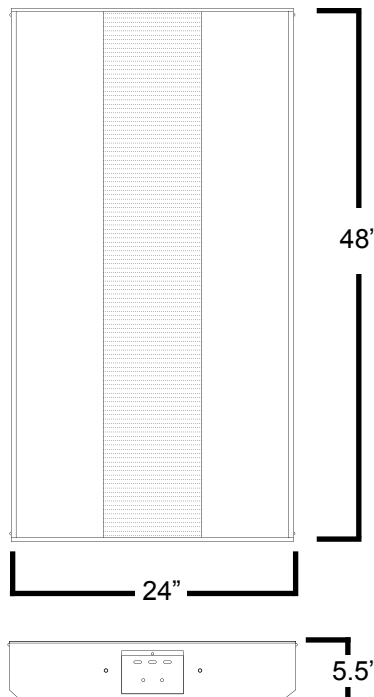

Structure

- 22-Gauge Steel Throughout The Whole Body
- Diffuser Is Made With Matte White Mesh And Opal White Acrylic
- One Piece Unitized Body Including End Plates For Added Rigidity
- High Reflective Matte White Powder Coating

Warranty

2 Years Fixture
5 Years Ballast

■ Dimensions

TROT8/2x17-BASKET
TROT8/3x17-BASKET

TROT8/2x32-BASKET
TROT8/3x32-BASKET

Model	Dimensions	Lamp QTY	Lamp Type	Watts	Volt
TROT8/2X17-BASKET	24"x24"x5.5"	2	T8	17W	120-277V
TROT8/3X17-BASKET	24"x24"x5.5"	3	T8	17W	120-277V
TROT8/2X32-BASKET	48"x24"x5.5"	2	T8	32W	120-277V
TROT8/3X32-BASKET	48"x24"x5.5"	3	T8	32W	120-277V