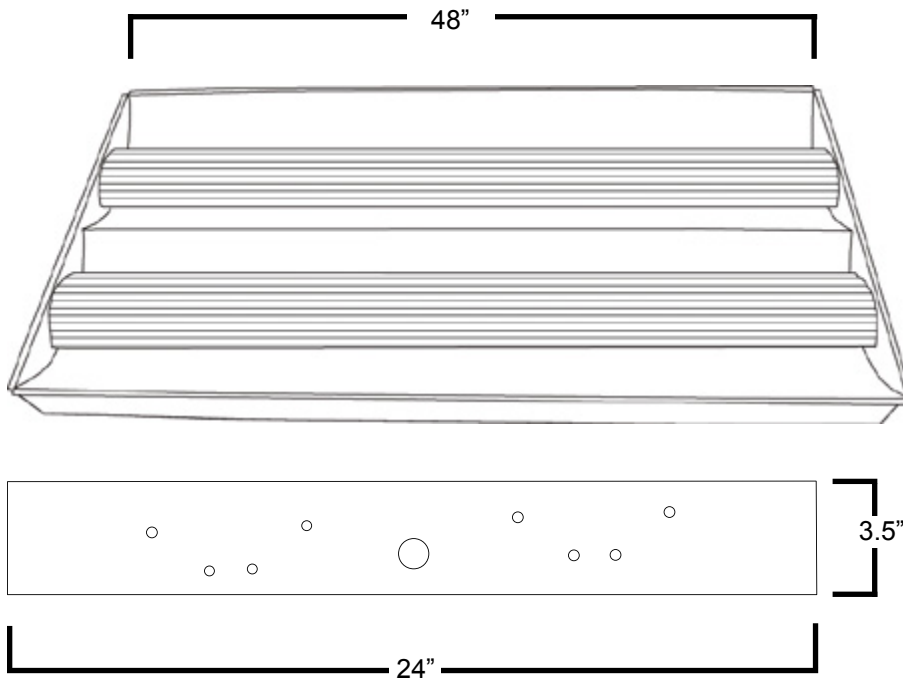

## ■ Dimensions

## Mounting Options

- T-Bar Ceiling Grid
- Screw Slot Grids

## Structure

- 22-Gauge Steel Throughout The Whole Body
- Diffuser Is Made With Matte White Mesh And Opal White Acrylic
- Louvers Are At The Center Of The Diffuser
- High Reflective Matte White Powder Coating

## Warranty

2 Years Fixture  
5 Years Ballast

Model	Dimensions	Lamp QTY	Lamp Type	Watts	Volt
TRO-2/T5-2X54-BASKET	48"x24"x3.5"	2	T5	54W	120-277V

commercial line