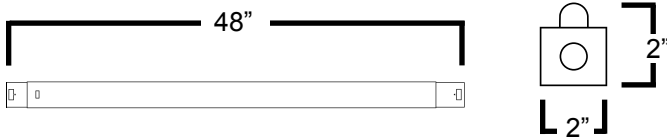

## STRIP T8

Our STRIP T8 is a Fluorescent Strip light. This fixture is functional and multi-purpose. The STRIP T8 is one of the best options for commercial, industrial, retail and residential applications. It's also one of the best choices for interior design, since it is very easy to hide. We carry options of one (1), two (2) or four (4) lamps T8 for this model. The lamps can be installed and replaced individually. The STRIP T8 is extremely efficient because of its powder coating, secured mounts, steel body and slots for different mounting positions. The STRIP T8 is energy efficient and is UL listed and ETL certified.

## ■ Dimensions

STRIP-4/1x32

STRIP-4/2x32

STRIP-8/2x32

STRIP-8/4x32