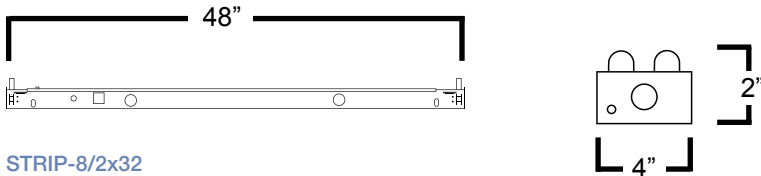

## ■ Dimensions

STRIP-4/1x32

STRIP-4/2x32

STRIP-8/2x32

STRIP-8/4x32

## Structure

- 20-Gauge Steel Throughout The Whole Body
- High Quality Twist Lock Socket