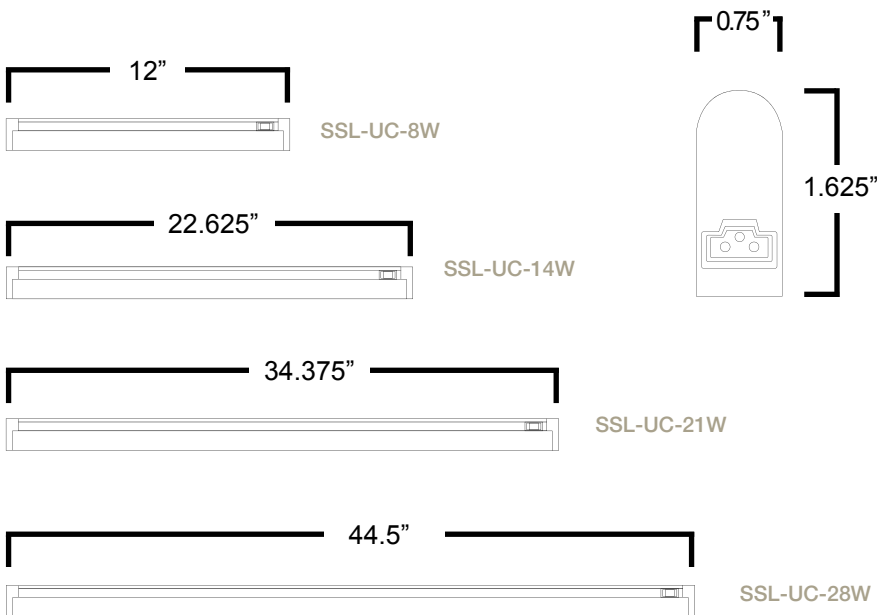

SSL-UC

■ Dimensions

Mounting Options

- Wall Flush Mount

Benefits

- Easy Installation
- Energy Efficient
- Light Weight
- Cost Efficient

Structure

- Acrylic Lens
- White Aluminum Housing

Warranty

2 Year Warranty

Model	Dimensions	Lamp QTY	Lamp Type	Watts	Volt
SSL-UC-8W	12"x1.625"x0.75"	1	T5	8W	120-277V
SSL-UC-14W	22.625"x1.625"x0.75"	1	T5	14W	120-277V
SSL-UC-21W	34.375"x1.625"x0.75"	1	T5	21W	120-277V
SSL-UC-28W	45.5"x1.625"x0.75"	1	T5	28W	120-277V

residential line