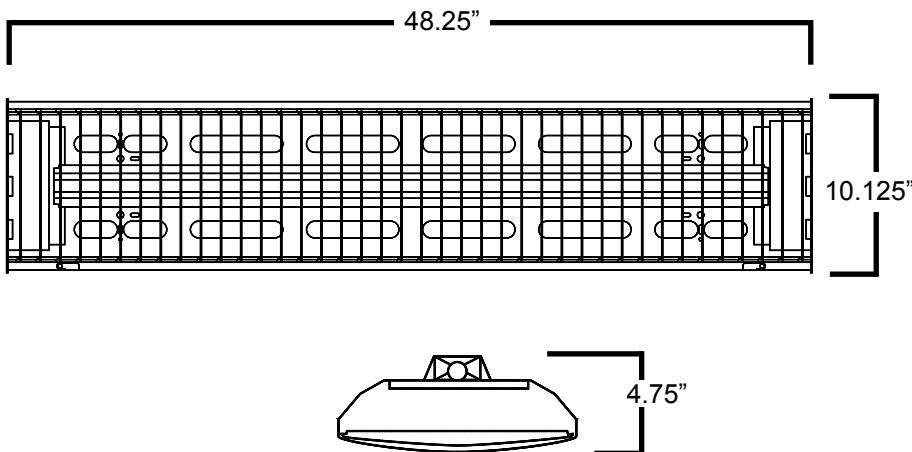

■ Dimensions

Mounting Options

- AYC Chain Mount
- EYE Chain Mount

Benefits

- High Quality Performance Electronic Ballast Reduces Maintenance Cost
- Door Frame Can Be Removed Without Any Tools
- All Lamps Can Be Install And Removed Individually
- The High Bay Can Be Place 10ft – 35ft Ceiling

Structure

- 20-Gauge Steel Throughout The Whole Body
- Decorative Louver
- High Quality Twist Lock Socket
- Pretreated With Five Stage Iron Phosphate Process

Warranty

- 2 Years Fixture
- 5 Years Ballast

Accessories

- Specular Reflector

Model	Dimensions	Lamp QTY	Lamp Type	Watts	Volt
RLHB-3T5PQ	48.25"x10.125"x4.75"	3	T5	54W	120-277V
RLHB-4T5PQ	48.25"x10.125"x4.75"	4	T5	54W	120-277V
RLHB-3T8PQ	48.25"x10.125"x4.75"	3	T8	32W	120-277V
RLHB-4T8PQ	48.25"x10.125"x4.75"	4	T8	32W	120-277V