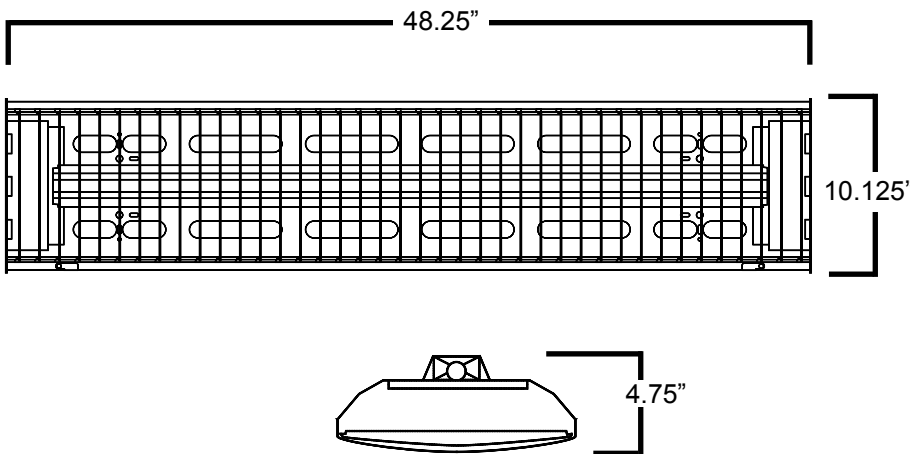

RLHB

Our RLHB fixture is not like most high bays in our industrial line; this fluorescent high bay is decorative, while still providing the same illumination as other high bays in our industrial line. This decorative fixture is the perfect solution to any open space with high ceilings such as offices, retail stores, or schools. The compact design saves space and makes installation easy. The lamps are protected by a louver baffle that could be easily removed to do maintenance on the lamps. The RLHB is UL listed and ETL certified.

■ Dimensions

Mounting Options

- AYC Chain Mount
- EYE Chain Mount

Benefits

- High Quality Performance Electronic Ballast Reduces Maintenance Cost
- Door Frame Can Be Removed Without Any Tools
- All Lamps Can Be Install And Removed Individually
- The High Bay Can Be Place 10ft – 35ft Ceiling

Structure

- 20-Gauge Steel Throughout The Whole Body
- Decorative Louver
- High Quality Twist Lock Socket
- Pretreated With Five Stage Iron Phosphate Process

Warranty

2 Years Fixture
5 Years Ballast

Accessories

- Specular Reflector

Model	Dimensions	Lamp QTY	Lamp Type	Watts	Volt
RLHB-3T5PQ	48.25"x10.125"x4.75"	3	T5	54W	120-277V
RLHB-4T5PQ	48.25"x10.125"x4.75"	4	T5	54W	120-277V
RLHB-3T8PQ	48.25"x10.125"x4.75"	3	T8	32W	120-277V
RLHB-4T8PQ	48.25"x10.125"x4.75"	4	T8	32W	120-277V