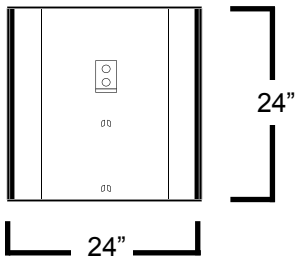

■ Dimensions

PARAB2x2/2x17
 PARAB2x2/3x17
 PARAB2x2/4x17
 PARAB2x2/2x32/UBENT

PARAB2x4/2x32
 PARAB2x4/3x32
 PARAB2x4/4x32

Mounting Options

- T-Bar Ceiling Grid
- Screw Slot Grids

Benefits

- Easy Installation
- Door Frame Opens Without Any Tools
- All Lamps Can Be Install And Removed Individually
- Ballast Is Located Inside The Housing So Internal Wiring Will Not Be exposed

Structure

- 20-Gauge Steel Throughout The Whole Body
- One Piece Unitized Body Including End Plates For Added Rigidity
- 92% Minimum Average Reflective White Powder Coat
- Aluminum Parabolic Louver

Warranty

2 Years Fixture
 5 Years Ballast

Model	Dimensions	Lamp QTY	Lamp Type	Watts	Volt
PARAB2X2/2X17	24"x24"x4.75"	2	T8	17W	120-277V
PARAB2X2/3X17	24"x24"x4.75"	3	T8	17W	120-277V
PARAB2X2/4X17	24"x24"x4.75"	4	T8	17W	120-277V
PARAB2X2/2X32/UBENT	24"x24"x4.75"	2	T8 U	32W	120-277V
PARAB2X4/2X32	48"x24"x4.75"	2	T8	32W	120-277V
PARAB2X4/3X32	48"x24"x4.75"	3	T8	32W	120-277V
PARAB2X4/4X32	48"x24"x4.75"	4	T8	32W	120-277V