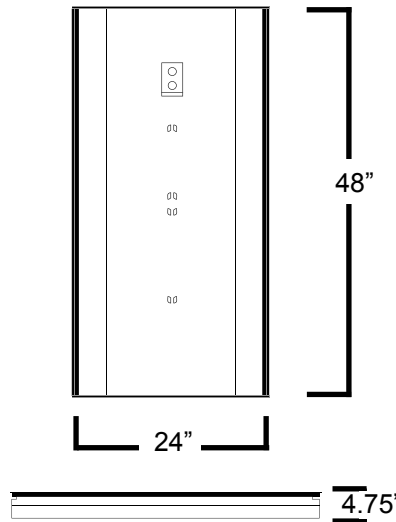

■ Dimensions

PARAB2x2/2x17
 PARAB2x2/3x17
 PARAB2x2/4x17
 PARAB2x2/2x32/UBENT

PARAB2x4/2x32
 PARAB2x4/3x32
 PARAB2x4/4x32

Mounting Options

- T-Bar Ceiling Grid
- Screw Slot Grids

Benefits

- Easy Installation
- Door Frame Opens Without Any Tools
- All Lamps Can Be Install And Removed Individually
- Ballast Is Located Inside The Housing So Internal Wiring Will Not Be exposed

Structure

- 20-Gauge Steel Throughout The Whole Body
- One Piece Unitized Body Including End Plates For Added Rigidity
- 92% Minimum Average Reflective White Powder Coat
- Aluminum Parabolic Louver

Warranty

2 Years Fixture
 5 Years Ballast

Model	Dimensions	Lamp QTY	Lamp Type	Watts	Volt
PARAB2X2/2X17	24"x24"x4.75"	2	T8	17W	120-277V
PARAB2X2/3X17	24"x24"x4.75"	3	T8	17W	120-277V
PARAB2X2/4X17	24"x24"x4.75"	4	T8	17W	120-277V
PARAB2X2/2X32/UBENT	24"x24"x4.75"	2	T8 U	32W	120-277V
PARAB2X4/2X32	48"x24"x4.75"	2	T8	32W	120-277V
PARAB2X4/3X32	48"x24"x4.75"	3	T8	32W	120-277V
PARAB2X4/4X32	48"x24"x4.75"	4	T8	32W	120-277V