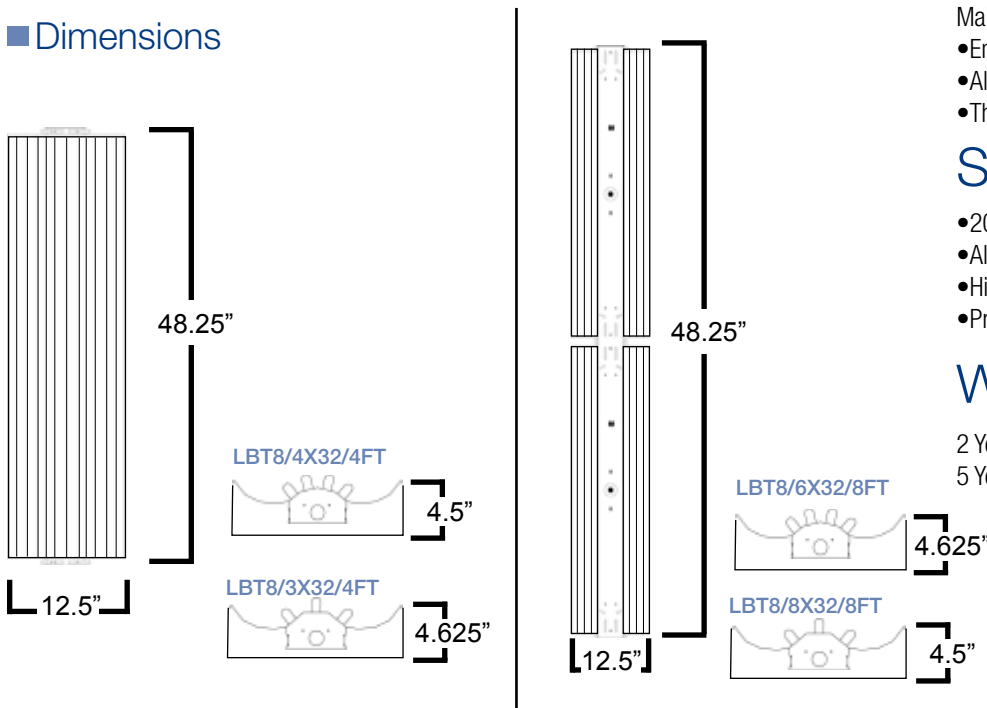

LBT8

Mounting Options

- AYC Chain Mount
- EYE Chain Mount
- Ceiling Mount

Benefits

- High Performance Electronic Ballast Reduces Maintenance Cost
- Energy Efficient
- All Lamps Can Be Install And Removed Individually
- The High Bay Can Be Place 8ft – 30ft Ceiling

Structure

- 20-Gauge Steel Throughout The Whole Body
- Aluminum Reflector
- High Quality Twist Lock Socket
- Pretreated With Five Stage Iron Phosphate Process

Warranty

2 Years Fixture
5 Years Ballast

■ Dimensions

Model	Dimensions	Lamp QTY	Lamp Type	Watts	Volt
LBT8/3x32/4FT	48.25"x12.5"x4.625"	3	T8	32W	120-277V
LBT8/4x32/4FT	48.25"x12.5"x4.5"	4	T8	32W	120-277V
LBT8/6x32/8FT	96.5"x12.5"x4.625"	6	T8	32W	120-277V
LBT8/8x32/8FT	96.5"x12.5"x4.5"	8	T8	32W	120-277V