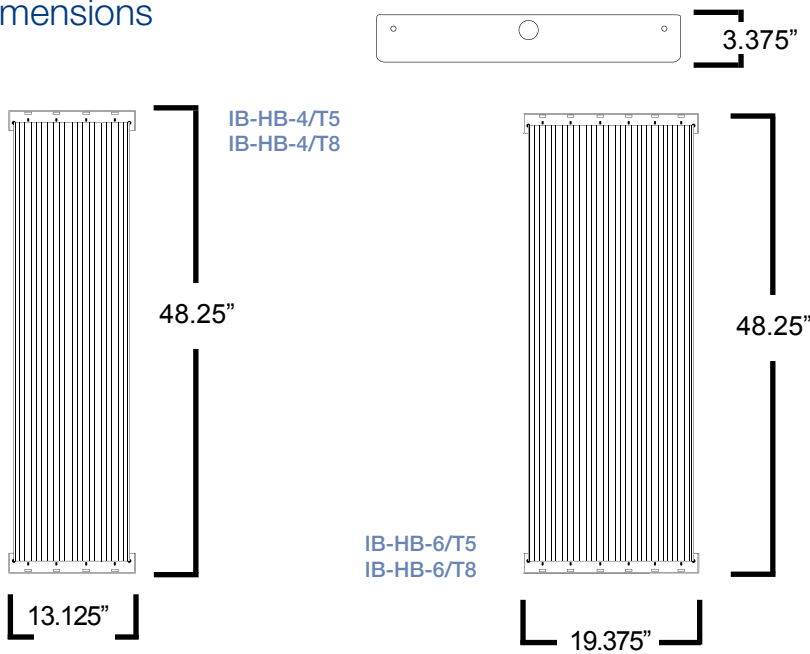

Structure

- 20-Gauge Steel Throughout The Whole Body
- Aluminum Reflector
- High Quality Twist Lock Socket
- Pretreated With Five Stage Iron Phosphate Process

Warranty

2 Years Fixture
5 Years Ballast

Accessories

- Motion Sensor

■ Dimensions

Model	Dimensions	Lamp QTY	Lamp Type	Watts	Volt
IB-HB-4/T5	48.25"x13.125"x3.375"	4	T5	54W	120-277V
IB-HB-6/T5	48.25"x19.375"x3.375"	6	T5	54W	120-277V
IB-HB-4/T8	48.25"x13.125"x3.375"	4	T8	32W	120-277V
IB-HB-6/T8	48.25"x19.375"x3.375"	6	T8	32W	120-277V