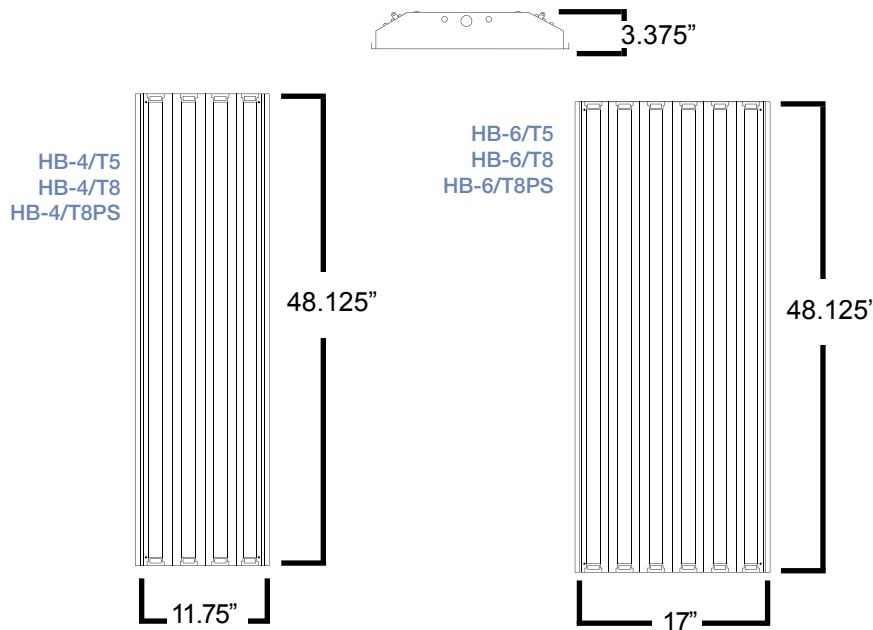

High Bay

■ Dimensions

Mounting Options

- AYC Chain Mount
- EYE Chain Mount
- Ceiling Mount

Benefits

- High Performance Electronic Ballast Reduces Maintenance Costs
- All Lamps Can Be Install And Removed Individually
- The High Bay Can Be Place 10ft – 45ft Ceiling

Structure

- 20-Gauge Steel Throughout The Whole Body
- Aluminum Reflector
- High Quality Twist Lock Socket
- Motion Sensor (Optional)

Warranty

2 Years Fixture
5 Years Ballast

Accessories

- Motion Sensor
- Acrylic Lens
- Wire Guard

Model	Dimensions	Lamp QTY	Lamp Type	Watts	Volt
HB-4/T5	48.125"x11.75"x3.375"	4	T5	54W	120-277V
HB-6/T5	48.125"x17"x3.375"	6	T5	54W	120-277V
HB-4/T8	48.125"x11.75"x3.375"	4	T8	32W	120-277V
HB-6/T8	48.125"x17"x3.375"	6	T8	32W	120-277V
HB-4/T8PS	48.125"x11.75"x3.375"	4	T8	32W	120-277V
HB-6/T8PS	48.125"x17"x3.375"	6	T8	32W	120-277V