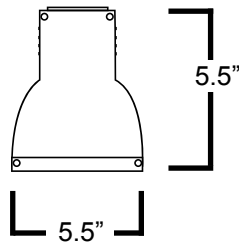

## ■ Dimensions

## Warranty

2 Years Fixture  
5 Years Ballast

Model	Dimensions	Lamp QTY	Lamp Type	Watts	Volt
GC-RE-AL-232	48.75"X5.5"X5.5"	2	T8	32W	120-277V

commercial line