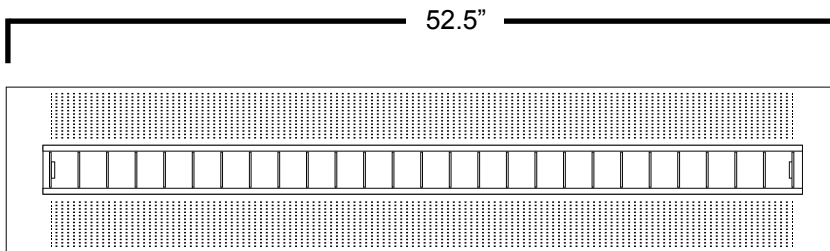

GC-ME-332

■ Dimensions

Mounting Options

- Ceiling Mount
- Aircraft Cable Mount (option)

Benefits

- High Performance Electronic Ballast Reduces Maintenance Costs
- Ballast Located Inside The Housing To Prevent Internal Wiring From Being Exposed.
- All Lamps Can Be Install And Removed Individually
- Easy Installation

Structure

- Louver Grill
- Dual-Point Mounting Wires
- High Quality Twist Lock Socket
- Housing Is Made From Premium Lightweight Aluminum

Warranty

2 Years Fixture
5 Years Ballast

Model	Dimensions	Lamp QTY	Lamp Type	Watts	Volt
GC-ME-332	52.5"X10.75"X2.875"	3	T8	32W	120-277V