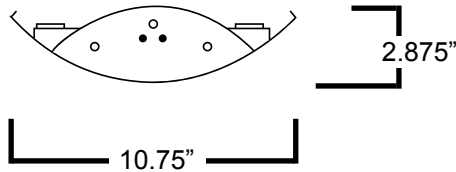

■ Dimensions

Mounting Options

- Ceiling Mount
- Aircraft Cable Mount (option)

Benefits

- High Performance Electronic Ballast Reduces Maintenance Costs
- Ballast Located Inside The Housing To Prevent Internal Wiring From Being Exposed.
- All Lamps Can Be Install And Removed Individually
- Easy Installation

Structure

- Louver Grill
- Dual-Point Mounting Wires
- High Quality Twist Lock Socket
- Housing Is Made From Premium Lightweight Aluminum

Warranty

2 Years Fixture
5 Years Ballast

Model	Dimensions	Lamp QTY	Lamp Type	Watts	Volt
GC-ME-332	52.5"X10.75"X2.875"	3	T8	32W	120-277V