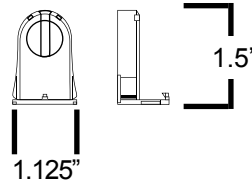

RTFK-TRO

■ Dimensions

RTFK-TRO2x2/WHITE RTFK-TRO2x4/WHITE

RTFK-TRO2x2/ALUMINUM
RTFK-TRO2x4/ALUMINUM

Kit Includes

- 2 Socket Plates
- 4 Twist Locks
- 1 Reflectors (White/Aluminum)
- 4 T8 Sockets

Benefits

- Upgrading Can Help Extend The Life Of The Fixture
- Kit Will Result For 40% Energy Saving
- The Reflector In The Kit helps Increase The Lighting Efficiency
- Kit Is Easy To Install

Structure

- 19-Gauge Steel Throughout The Whole Body
- Aluminum Reflector or White Coated Reflector
- High Quality Twist Lock Socket
- Pretreated With Five Stage Iron Phosphate Process

Warranty

1 Year Warranty For Kit

Model	Dimensions	To Replace	Description
RTFK-TRO2X2/WHITE	23"x21"x2"	24" Troffer	WHITE REFLECTOR
RTFK-TRO2X4/WHITE	45"x21"x2"	48" Troffer	WHITE REFLECTOR
RTFK-TRO2X2/ALUMINUM	23"x19.75"x2.5"	24" Troffer	ALUMINUM REFLECTOR
RTFK-TRO2X4/ALUMINUM	45"x19.75"x2.5"	48" Troffer	ALUMINUM REFLECTOR