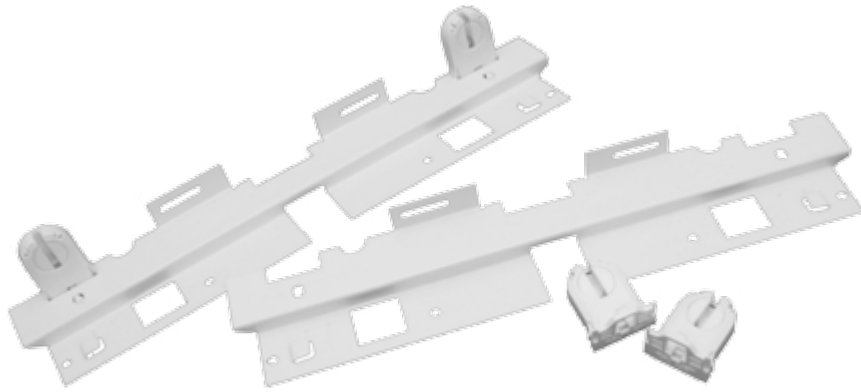

RTFK-TRO

■ Dimensions

RTFK-TRO2x2/WHITE RTFK-TRO2x4/WHITE

RTFK-TRO2x2/ALUMINUM
RTFK-TRO2x4/ALUMINUM

Kit Includes

- 2 Socket Plates
- 4 Twist Locks
- 1 Reflectors (White/Aluminum)
- 4 T8 Sockets

Benefits

- Upgrading Can Help Extend The Life Of The Fixture
- Kit Will Result For 40% Energy Saving
- The Reflector In The Kit helps Increase The Lighting Efficiency
- Kit Is Easy To Install

Structure

- 19-Gauge Steel Throughout The Whole Body
- Aluminum Reflector or White Coated Reflector
- High Quality Twist Lock Socket
- Pretreated With Five Stage Iron Phosphate Process

Warranty

1 Year Warranty For Kit

Model	Dimensions	To Replace	Description
RTFK-TRO2X2/WHITE	23"x21"x2"	24" Troffer	WHITE REFLECTOR
RTFK-TRO2X4/WHITE	45"x21"x2"	48" Troffer	WHITE REFLECTOR
RTFK-TRO2X2/ALUMINUM	23"x19.75"x2.5"	24" Troffer	ALUMINUM REFLECTOR
RTFK-TRO2X4/ALUMINUM	45"x19.75"x2.5"	48" Troffer	ALUMINUM REFLECTOR