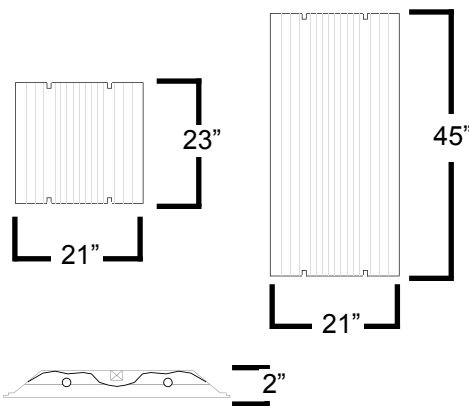

RTFK-TRO

■ Dimensions

RTFK-TRO2x2/WHITE RTFK-TRO2x4/WHITE

RTFK-TRO2x2/ALUMINUM
RTFK-TRO2x4/ALUMINUM

Kit Includes

- 2 Socket Plates
- 4 Twist Locks
- 1 Reflectors (White/Aluminum)
- 4 T8 Sockets

Benefits

- Upgrading Can Help Extend The Life Of The Fixture
- Kit Will Result For 40% Energy Saving
- The Reflector In The Kit helps Increase The Lighting Efficiency
- Kit Is Easy To Install

Structure

- 19-Gauge Steel Throughout The Whole Body
- Aluminum Reflector or White Coated Reflector
- High Quality Twist Lock Socket
- Pretreated With Five Stage Iron Phosphate Process

Warranty

1 Year Warranty For Kit

Model	Dimensions	To Replace	Description
RTFK-TRO2X2/WHITE	23"x21"x2"	24" Troffer	WHITE REFLECTOR
RTFK-TRO2X4/WHITE	45"x21"x2"	48" Troffer	WHITE REFLECTOR
RTFK-TRO2X2/ALUMINUM	23"x19.75"x2.5"	24" Troffer	ALUMINUM REFLECTOR
RTFK-TRO2X4/ALUMINUM	45"x19.75"x2.5"	48" Troffer	ALUMINUM REFLECTOR