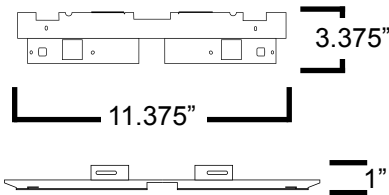

RTFK-TRO

■ Dimensions

RTFK-TRO2x2/WHITE RTFK-TRO2x4/WHITE

RTFK-TRO2x2/ALUMINUM
RTFK-TRO2x4/ALUMINUM

Kit Includes

- 2 Socket Plates
- 4 Twist Locks
- 1 Reflectors (White/Aluminum)
- 4 T8 Sockets

Benefits

- Upgrading Can Help Extend The Life Of The Fixture
- Kit Will Result For 40% Energy Saving
- The Reflector In The Kit helps Increase The Lighting Efficiency
- Kit Is Easy To Install

Structure

- 19-Gauge Steel Throughout The Whole Body
- Aluminum Reflector or White Coated Reflector
- High Quality Twist Lock Socket
- Pretreated With Five Stage Iron Phosphate Process

Warranty

1 Year Warranty For Kit

Model	Dimensions	To Replace	Description
RTFK-TRO2X2/WHITE	23"x21"x2"	24" Troffer	WHITE REFLECTOR
RTFK-TRO2X4/WHITE	45"x21"x2"	48" Troffer	WHITE REFLECTOR
RTFK-TRO2X2/ALUMINUM	23"x19.75"x2.5"	24" Troffer	ALUMINUM REFLECTOR
RTFK-TRO2X4/ALUMINUM	45"x19.75"x2.5"	48" Troffer	ALUMINUM REFLECTOR