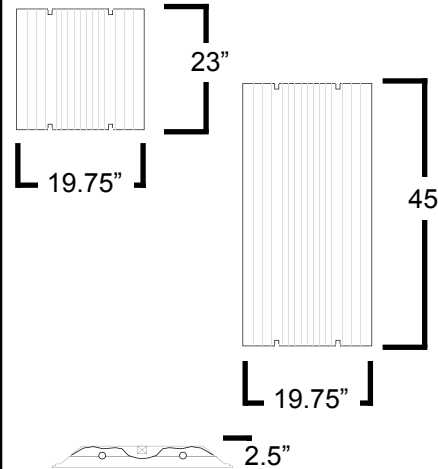

RTFK-TRO

■ Dimensions

RTFK-TRO2x2/WHITE RTFK-TRO2x4/WHITE

RTFK-TRO2x2/ALUMINUM
RTFK-TRO2x4/ALUMINUM

Kit Includes

- 2 Socket Plates
- 4 Twist Locks
- 1 Reflectors (White/Aluminum)
- 4 T8 Sockets

Benefits

- Upgrading Can Help Extend The Life Of The Fixture
- Kit Will Result For 40% Energy Saving
- The Reflector In The Kit helps Increase The Lighting Efficiency
- Kit Is Easy To Install

Structure

- 19-Gauge Steel Throughout The Whole Body
- Aluminum Reflector or White Coated Reflector
- High Quality Twist Lock Socket
- Pretreated With Five Stage Iron Phosphate Process

Warranty

1 Year Warranty For Kit

Model	Dimensions	To Replace	Description
RTFK-TRO2X2/WHITE	23"x21"x2"	24" Troffer	WHITE REFLECTOR
RTFK-TRO2X4/WHITE	45"x21"x2"	48" Troffer	WHITE REFLECTOR
RTFK-TRO2X2/ALUMINUM	23"x19.75"x2.5"	24" Troffer	ALUMINUM REFLECTOR
RTFK-TRO2X4/ALUMINUM	45"x19.75"x2.5"	48" Troffer	ALUMINUM REFLECTOR