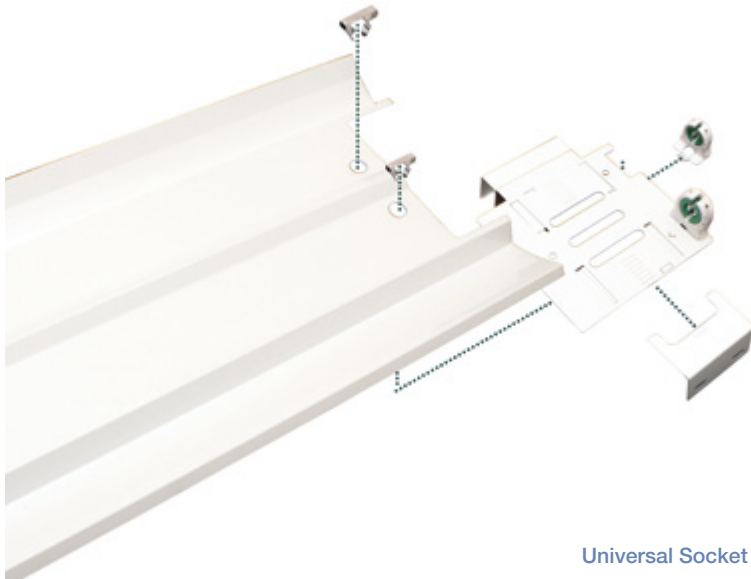

RTFK-STRIP

■ Dimensions

Universal Socket Plates

Adjustable Quarter - Turn Plates

Leviton Socket

Twist Lock

Kit Includes

- 4 Universal Socket Plates
- 8 Adjustable Quarter-Torn Plates
- 8 Twist Locks
- 2 Reflectors (White/Aluminum)
- Or 2 Ballast Covers (4.5" or 5.5")
- 4 or 8 T8 Sockets

Benefits

- Reflectors Will help Increase Light Efficiency
- Upgrading Will Help You Save 40-75% Energy
- Easy To Install
- Helps Extend The Life Of Original Fixture

Structure

- 20-Gauge Steel Throughout The Whole Body
- Aluminum Reflector
- High Quality Twist lock Socket
- Pretreated With Five Stage Iron Phosphate Process