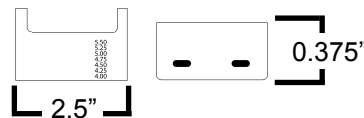

RTFK-STRIP

■ Dimensions

Universal Socket Plates

Adjustable Quarter - Turn Plates

Leviton Socket

Twist Lock

Kit Includes

- 4 Universal Socket Plates
- 8 Adjustable Quarter-Torn Plates
- 8 Twist Locks
- 2 Reflectors (White/Aluminum)
- Or 2 Ballast Covers (4.5" or 5.5")
- 4 or 8 T8 Sockets

Warranty

1 Year Warranty For Kit

Model	Dimensions	To Replace	Description
RTFK-STRIP2X32	48"x2"x2"	4" or 8" fixture	WITHOUT REFLECTOR
RTFK-STRIP2X32/ALUM	48"x4"x2"	4" or 8" fixture	ALUMINUM REFLECTOR
RTFK-STRIP2X32/WHITE	96"x4"x2"	4" or 8" fixture	WHITE REFLECTOR