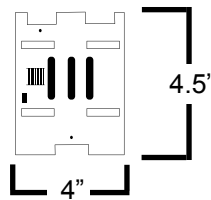

RTFK-STRIP

■ Dimensions

Universal Socket Plates

Adjustable Quarter - Turn Plates

Leviton Socket

Twist Lock

Kit Includes

- 4 Universal Socket Plates
- 8 Adjustable Quarter-Torn Plates
- 8 Twist Locks
- 2 Reflectors (White/Aluminum)
- Or 2 Ballast Covers (4.5" or 5.5")
- 4 or 8 T8 Sockets

Warranty

1 Year Warranty For Kit

Model	Dimensions	To Replace	Description
RTFK-STRIP2X32	48"x2"x2"	4" or 8" fixture	WITHOUT REFLECTOR
RTFK-STRIP2X32/ALUM	48"x4"x2"	4" or 8" fixture	ALUMINUM REFLECTOR
RTFK-STRIP2X32/WHITE	96"x4"x2"	4" or 8" fixture	WHITE REFLECTOR