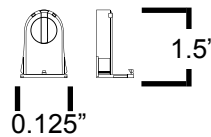

RTFK-STRIP

■ Dimensions

Universal Socket Plates

Adjustable Quarter - Turn Plates

Leviton Socket

Twist Lock

Kit Includes

- 4 Universal Socket Plates
- 8 Adjustable Quarter-Torn Plates
- 8 Twist Locks
- 2 Reflectors (White/Aluminum)
- Or 2 Ballast Covers (4.5" or 5.5")
- 4 or 8 T8 Sockets

Warranty

1 Year Warranty For Kit

Model	Dimensions	To Replace	Description
RTFK-STRIP2X32	48"x2"x2"	4" or 8" fixture	WITHOUT REFLECTOR
RTFK-STRIP2X32/ALUM	48"x4"x2"	4" or 8" fixture	ALUMINUM REFLECTOR
RTFK-STRIP2X32/WHITE	96"x4"x2"	4" or 8" fixture	WHITE REFLECTOR