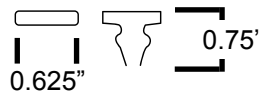

RTFK-STRIP

■ Dimensions

Universal Socket Plates

Adjustable Quarter - Turn Plates

Leviton Socket

Twist Lock

Kit Includes

- 4 Universal Socket Plates
- 8 Adjustable Quarter-Torn Plates
- 8 Twist Locks
- 2 Reflectors (White/Aluminum)
- Or 2 Ballast Covers (4.5" or 5.5")
- 4 or 8 T8 Sockets

Warranty

1 Year Warranty For Kit

Model	Dimensions	To Replace	Description
RTFK-STRIP2X32	48"x2"x2"	4" or 8" fixture	WITHOUT REFLECTOR
RTFK-STRIP2X32/ALUM	48"x4"x2"	4" or 8" fixture	ALUMINUM REFLECTOR
RTFK-STRIP2X32/WHITE	96"x4"x2"	4" or 8" fixture	WHITE REFLECTOR