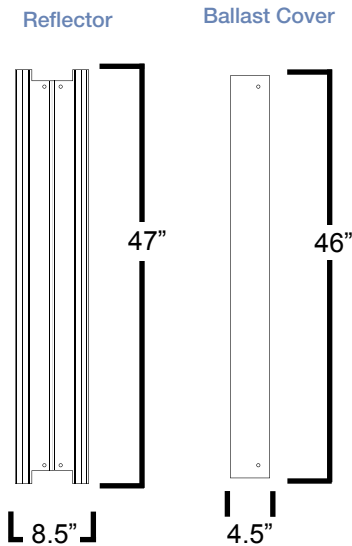

RTFK-STRIP

■ Dimensions

Universal Socket Plates

Adjustable Quarter - Turn Plates

Leviton Socket

Twist Lock

Kit Includes

- 4 Universal Socket Plates
- 8 Adjustable Quarter-Torn Plates
- 8 Twist Locks
- 2 Reflectors (White/Aluminum)
- Or 2 Ballast Covers (4.5" or 5.5")
- 4 or 8 T8 Sockets

Benefits

- Reflectors Will help Increase Light Efficiency
- Upgrading Will Help You Save 40-75% Energy
- Easy To Install
- Helps Extend The Life Of Original Fixture

Structure

- 20-Gauge Steel Throughout The Whole Body
- Aluminum Reflector
- High Quality Twist lock Socket
- Pretreated With Five Stage Iron Phosphate Process

Warranty

1 Year Warranty For Kit

Model	Dimensions	To Replace	Description
RTFK-STRIP2X32	48"x2"x2"	4" or 8" fixture	WITHOUT REFLECTOR
RTFK-STRIP2X32/ALUM	48"x4"x2"	4" or 8" fixture	ALUMINUM REFLECTOR
RTFK-STRIP2X32/WHITE	96"x4"x2"	4" or 8" fixture	WHITE REFLECTOR