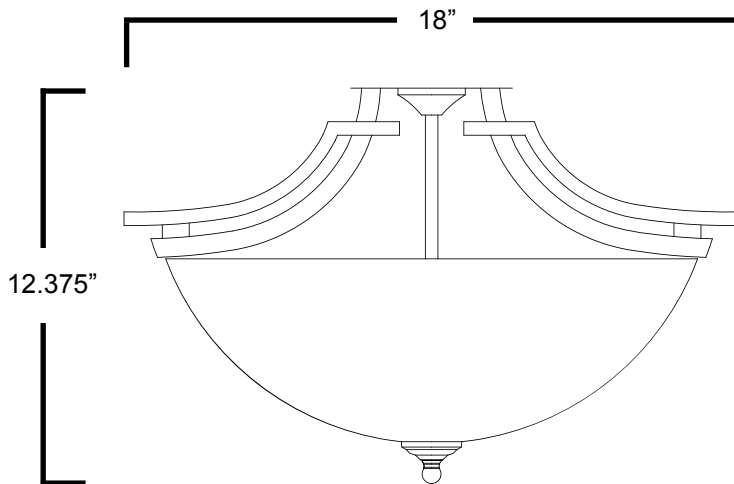

4001-GU Series

■ Dimensions

Mounting Options

- Ceiling Surface Mount

Benefits

- Easy Installation
- Energy Efficient
- Light Weight
- Cost Efficient

Structure

- Oil Rubbed Bronze
- Alpine Frost Glass

Warranty

2 Year Warranty

Model	Dimensions	Lamp QTY	Lamp Type	Watts	Volt
4001-GU213	18"x12.375"	2	GU24	13W	120-277V
4001-GU218	18"x12.375"	2	GU24	18W	120-277V
4001-GU223	18"x12.375"	2	GU24	23W	120-277V