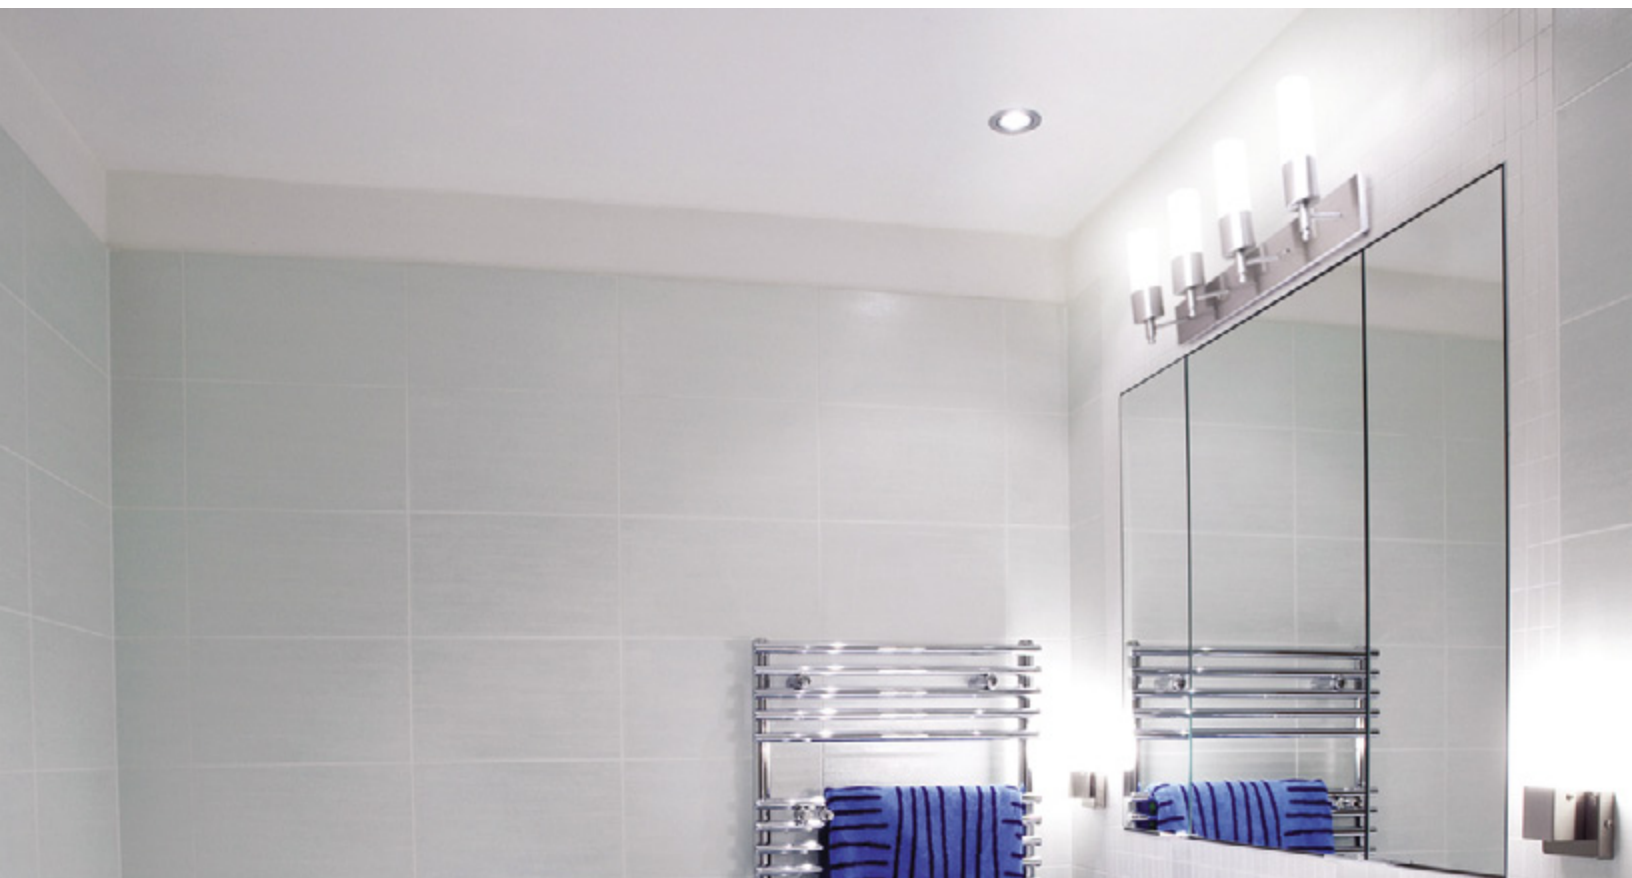

## 3006-GU

The 3006-GU318 is 3-lamp fixture, ideally used for adding light and flare to your residential space. The housing is made with Brushed Nickel, and the Opal Glass can soften light to create a comfortable space. It is very easy to install and maintain. The 3006-GU318 is FCC certified, UL listed and Energy Star certified.