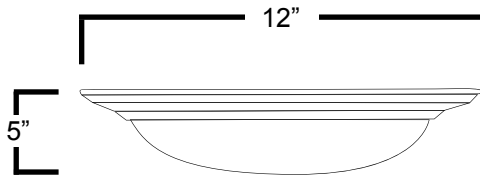

1008-GU/1010-GU Series

1008/1010

The specialty of the 1008 and 1010 fixtures have a wider base that can aesthetically eliminate empty space of a ceiling. Both the 1008 (12") and the 1010 (15") are fashionable and extremely economically friendly. The fixture comes with a satin nickel trim and an alabaster frosted glass. This interior ceiling fixture can be mounted to any flat surface and is installation friendly, making it perfect for the bedroom, living room and many other residential applications. The 1008 and 1010 fixtures are FCC certified, UL listed and Energy Star certified.

1008-GU/1010-GU Series

■ Dimensions

1008-GU213
1008-GU218
1008-GU223

1010-GU213
1010-GU218
1010-GU223

Mounting Options

- Ceiling Surface Mount

Benefits

- Easy Installation
- Energy Efficient
- Light Weight
- Cost Efficient

Structure

- Satin Nickel
- Alabaster Frosted Glass

Warranty

2 Year Warranty

Model	Dimensions	Lamp QTY	Lamp Type	Watts	Volt
1008-GU213	12"x3.5"	2	GU24	13W	120-277V
1008-GU218	12"x3.5"	2	GU24	18W	120-277V
1008-GU223	12"x3.5"	2	GU24	23W	120-277V
1010-GU213	15"x5"	2	GU24	13W	120-277V
1010-GU218	15"x5"	2	GU24	18W	120-277V
1010-GU223	15"x5"	2	GU24	23W	120-277V