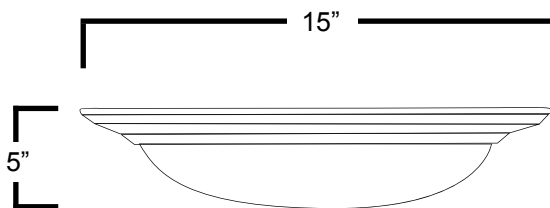

1008-GU/1010-GU Series

1008/1010

The specialty of the 1008 and 1010 fixtures have a wider base that can aesthetically eliminate empty space of a ceiling. Both the 1008 (12") and the 1010 (15") are fashionable and extremely economically friendly. The fixture comes with a satin nickel trim and an alabaster frosted glass. This interior ceiling fixture can be mounted to any flat surface and is installation friendly, making it perfect for the bedroom, living room and many other residential applications. The 1008 and 1010 fixtures are FCC certified, UL listed and Energy Star certified.

1008-GU/1010-GU Series

■ Dimensions

1008-GU213
1008-GU218
1008-GU223

1010-GU213
1010-GU218
1010-GU223

Mounting Options

- Ceiling Surface Mount

Benefits

- Easy Installation
- Energy Efficient
- Light Weight
- Cost Efficient

Structure

- Satin Nickel
- Alabaster Frosted Glass

Warranty

2 Year Warranty

Model	Dimensions	Lamp QTY	Lamp Type	Watts	Volt
1008-GU213	12"x3.5"	2	GU24	13W	120-277V
1008-GU218	12"x3.5"	2	GU24	18W	120-277V
1008-GU223	12"x3.5"	2	GU24	23W	120-277V
1010-GU213	15"x5"	2	GU24	13W	120-277V
1010-GU218	15"x5"	2	GU24	18W	120-277V
1010-GU223	15"x5"	2	GU24	23W	120-277V