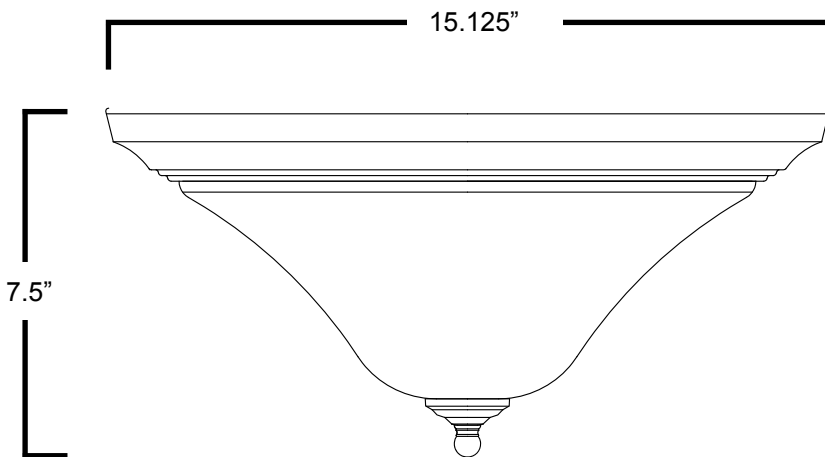

1007-GU Series

1007-GU Series

The 1007-GU series is a ceiling mount fixture from our Champagne-Washed Linen Glass set. The Mahogany Bronze finish gives off a traditional and timeless look. This ceiling fixture is ideal to add traditional styling to any residence. It can be used in combination with our other Champagne Washed Linen Glass products for a complete and consistent style. Just like all of our residential lights, this product is energy efficient and easy to install. The 1007-GU series is FCC certified, UL listed and Energy Star certified.

1007-GU series

■ Dimensions

Mounting Options

- Ceiling Surface Mount

Benefits

- Easy Installation
- Energy Efficient
- Light Weight
- Cost Efficient

Structure

- Mahogany Bronze
- Champagne Washed Linen Glass

Warranty

2 Year Warranty

Model	Dimensions	Lamp QTY	Lamp Type	Watts	Volt
1007-GU213	15.125"x7.5"	2	GU24	13W	120-277V
1007-GU218	15.125"x7.5"	2	GU24	18W	120-277V
1007-GU223	15.125"x7.5"	2	GU24	23W	120-277V