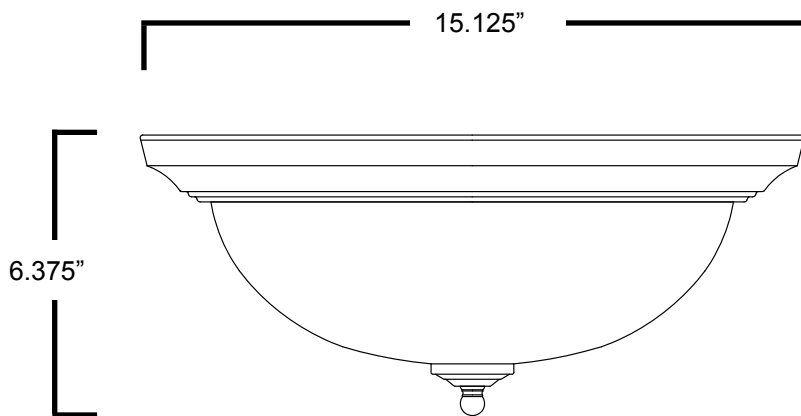

1006-GU Series

1006-GU Series

The 1006-GU with its Champagne-Washed linen glass, gives your residence a classic style and provides soft even light to draw out focus to your furniture. The Mahogany Bronze body is tightly secured to the glass shell, and also holds two light bulbs inside. It is good for all residential uses, including room decoration, interior design, and home office environment. The 1006-GU is FCC certified, UL listed and Energy Star certified.

1006-GU Series

Dimensions

Mounting Options

- Ceiling Flush Mount

Benefits

- Easy Installation
- Energy Efficient
- Light Weight
- Cost Efficient

Structure

- Mahogany Bronze
- Champagne Washed Linen Glass

Warranty

2 Year Warranty

Model	Dimensions	Lamp QTY	Lamp Type	Watts	Volt
1006-GU213	15.125"X6.375"	2	GU24	13W	120-277V
1006-GU218	15.125"X6.375"	2	GU24	18W	120-277V
1006-GU223	15.125"X6.375"	2	GU24	23W	120-277V