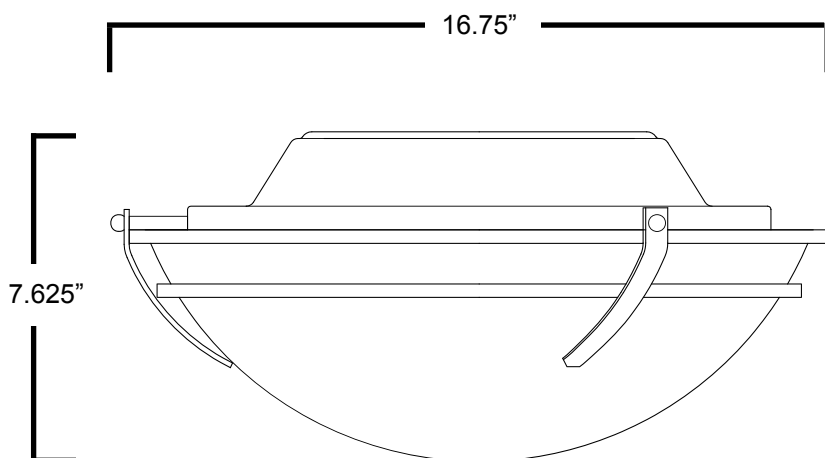

1005-GU Serious

■ Dimensions

Mounting Options

- Ceiling Flush Mount

Benefits

- Easy Installation
- Energy Efficient
- Light Weight
- Cost Efficient

Structure

- Satin Nickel
- Opal Glass

Warranty

2 Year Warranty

Model	Dimensions	Lamp QTY	Lamp Type	Watts	Volt
1005-GU213	16.75"x7.625"	2	GU24	13W	120-277V
1005-GU218	16.75"x7.625"	2	GU24	18W	120-277V
1005-GU223	16.75"x7.625"	2	GU24	23W	120-277V

residential line