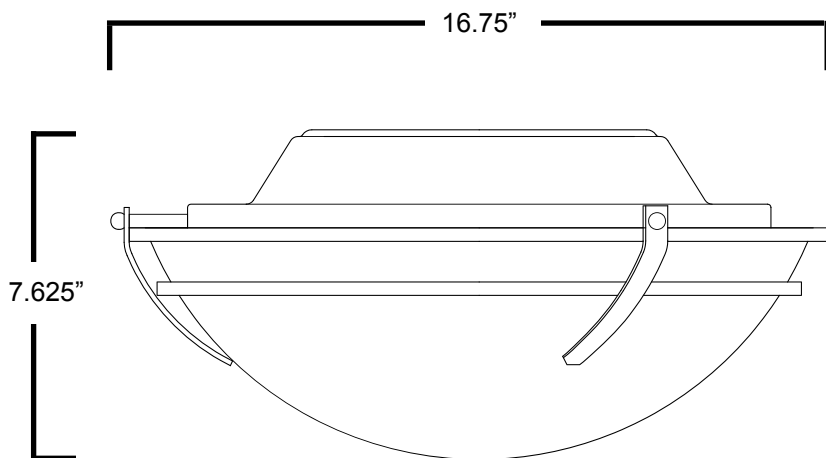

1005-GU Serious

1005-GU Serious

The 1005-GU is a new product from our residential lighting line. Like all our residential lights, it is stylish and energy efficient. The Opal Glass softens and evens out the light, while making a charming match for the Brushed Nickel finish. The glass shell is tightly secured to the structure, and holds two light bulbs inside. It is good for all residential applications, including room decoration, interior design, and home theater environments. The 1005-GU is FCC certified, UL listed and Energy Star certified.

2 Year Warranty

■ Dimensions

Model	Dimensions	Lamp QTY	Lamp Type	Watts	Volt
1005-GU213	16.75"X7.625"	2	GU24	13W	120-277V
1005-GU218	16.75"X7.625"	2	GU24	18W	120-277V
1005-GU223	16.75"X7.625"	2	GU24	23W	120-277V