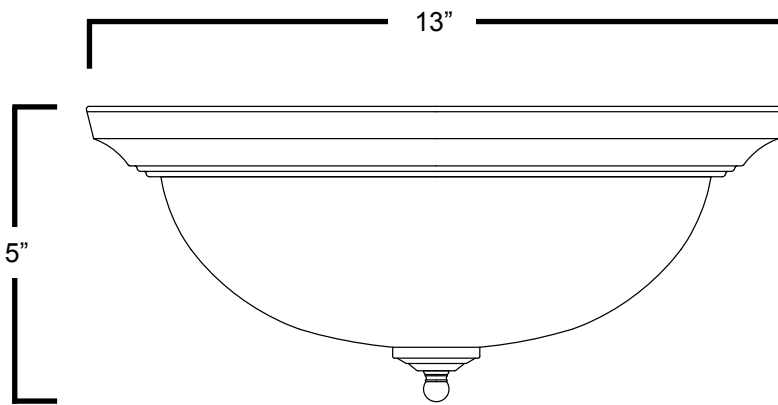

1003-GU Series

1003-GU Series

The 1003-GU is fashionable yet economical ceiling light fixture. The design will integrate smoothly in any application. The fixture comes with a white or satin nickel trim and a frosted glass. The interior ceiling fixture can be mounted to any flat surface and is extremely installation friendly, making it perfect for the bedroom, living room and many other areas in the home. The 1003-GU is FCC certified, UL listed and Energy Star certified.

1003-GU Series

■ Dimensions

Mounting Options

- Ceiling Surface Mount

Benefits

- Easy Installation
- Energy Efficient
- Light Weight
- Cost Efficient

Structure

- Satin Nickel / White Powder Coating
- Opal Glass

Warranty

2 Year Warranty

Model	Dimensions	Lamp QTY	Lamp Type	Watts	Volt
1003-GU213WH	13"x5"	2	GU24	13W	120-277V
1003-GU218WH	13"x5"	2	GU24	18W	120-277V
1003-GU223WH	13"x5"	2	GU24	23W	120-277V
1003-GU213SN	13"x5"	2	GU24	13W	120-277V
1003-GU218SN	13"x5"	2	GU24	18W	120-277V
1003-GU223SN	13"x5"	2	GU24	23W	120-277V