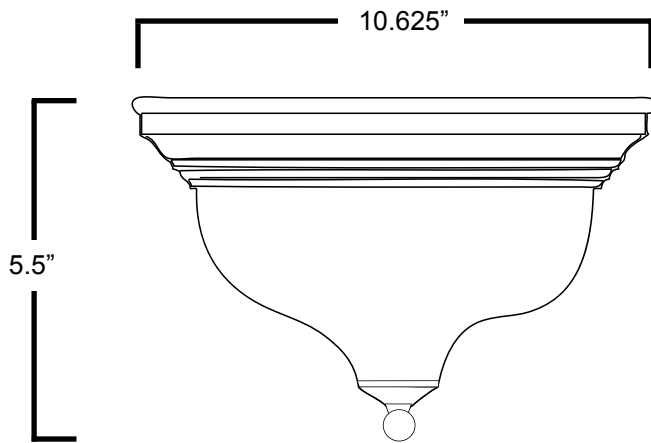

1000-GU Series

1000-GU Series

The 1000-GU ceiling fixture has a very special Swirl Frosted Glass cell. Rather than affecting the light output or creating shadows, the cell evens out the light in the room. The base is made with aluminum, and has been powder coated in white. While basic, the 1000 ceiling lamp manages to create a smooth and comfortable atmosphere in the applied space. This fixture holds one light bulb, perfect for decorative use in a living room, or as a main light source of a small dining room. The 1000-GU ceiling fixture is FCC certified, UL listed and Energy Star certified.

1000-GU Series

■ Dimensions

Mounting Options

- Ceiling Flush Mount

Benefits

- Easy Installation
- Energy Efficient
- Light Weight
- Cost Efficient

Structure

- Oil Rubbed Bronze
- Alpine Frost Glass

Warranty

2 Year Warranty

Model	Dimensions	Lamp QTY	Lamp Type	Watts	Volt
1000-GU113WH	10.625"x5.5"	1	GU24	13W	120-277V
1000-GU118WH	10.625"x5.5"	1	GU24	18W	120-277V
1000-GU123WH	10.625"x5.5"	1	GU24	23W	120-277V
1000-GU113SN	10.625"x5.5"	1	GU24	13W	120-277V
1000-GU118SN	10.625"x5.5"	1	GU24	18W	120-277V
1000-GU123SN	10.625"x5.5"	1	GU24	23W	120-277V